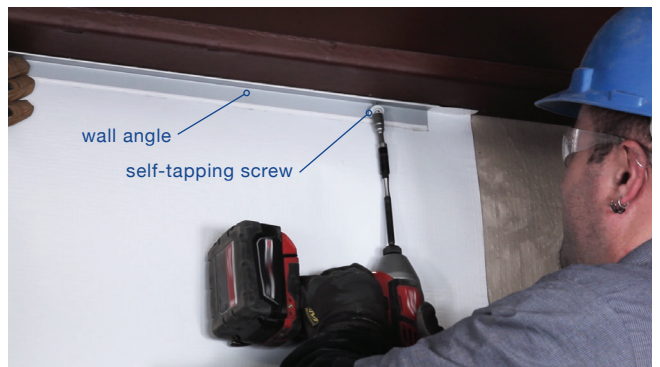

MILLIONS

of square feet of opportunity with
LAMTEC WMP®-RETRO

*Turn buildings
like this ...*

*... into buildings
like this, with
WMP-RETRO*

Installation of WMP[®]-RETRO

Easy to install with existing panel screws, self-locking star washers, wall angle, and screws

ROOF

WALL

Watch installation video and download full installation guide at: www.lamtec.com/wmp-retro