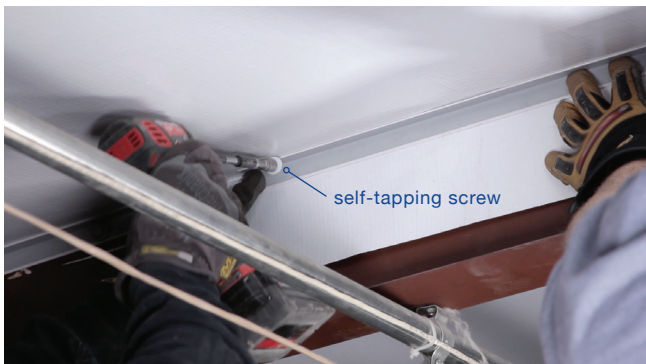

MILLIONS

of square feet of opportunity with
LAMTEC WMP®-RETRO

*Turn buildings
like this ...*

*... into buildings
like this, with
WMP-RETRO*

Installation of WMP[®]-RETRO

Easy to install with existing panel screws, self-locking star washers, wall angle, and screws

ROOF

WALL

Watch installation video and download full installation guide at: www.lamtec.com/wmp-retro