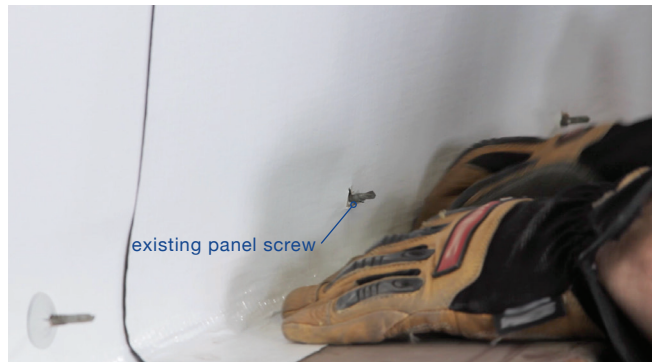

MILLIONS

of square feet of opportunity with
LAMTEC WMP®-RETRO

*Turn buildings
like this ...*

*... into buildings
like this, with
WMP-RETRO*

Installation of WMP[®]-RETRO

Easy to install with existing panel screws, self-locking star washers, wall angle, and screws

ROOF

WALL

Watch installation video and download full installation guide at: www.lamtec.com/wmp-retro