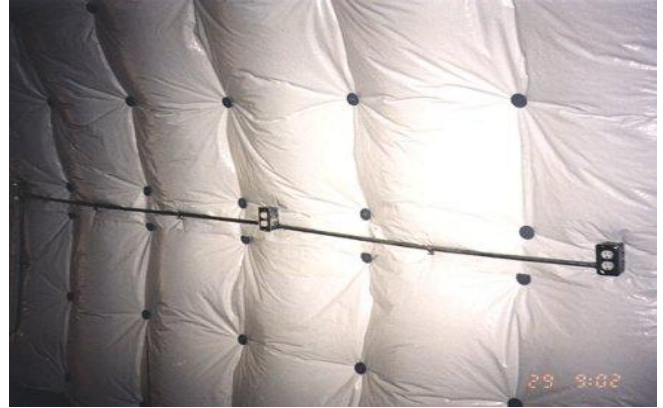

# INSULATION WASHERS AND CONNECTORS

A great tool for quick and simple steel building insulation application.

4" for ~~R~~ Value Insulation  
6" for ~~R~~ Value Insulation

Recommended spacing is 1 set per square foot  
Washer available in White only

**Standard 5/16" bolt**