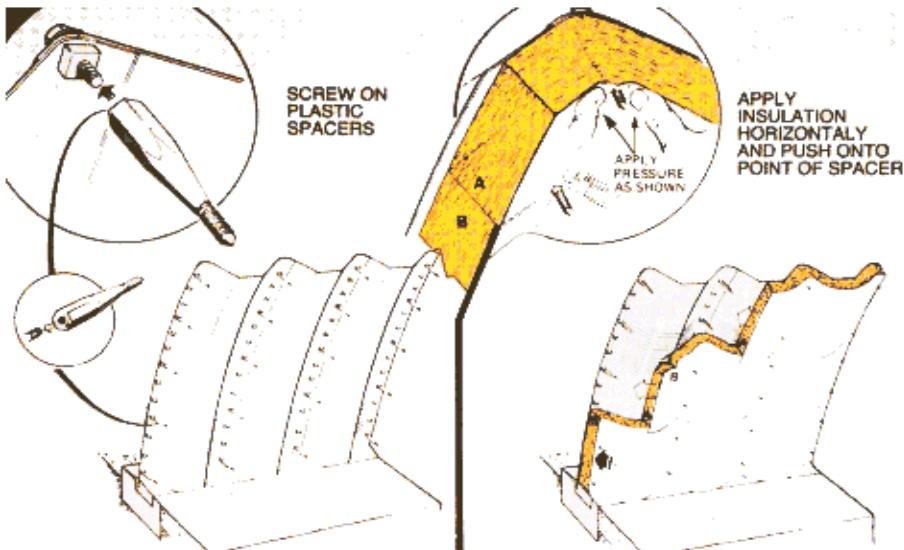

# INSULATION WASHERS AND CONNECTORS

A great tool for quick and simple steel building insulation application.

4" for ~~R~~ Value Insulation  
6" for ~~R~~ Value Insulation

Recommended spacing is 1 set per square foot  
Washer available in White only

**Standard 5/16" bolt**