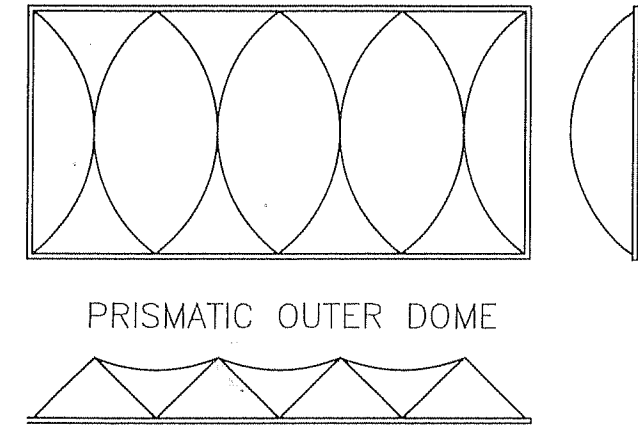

PRISMATIC TRI-ARCH CURB MOUNT SKYLIGHT

	<p>Baylight™ Prismatic Skylights</p> <p>Bay Insulation Systems 2929 Walker Drive Green Bay, WI 54311 800/442-8464</p>
There is Nothing Greener Than Off™	

CUSTOMER :