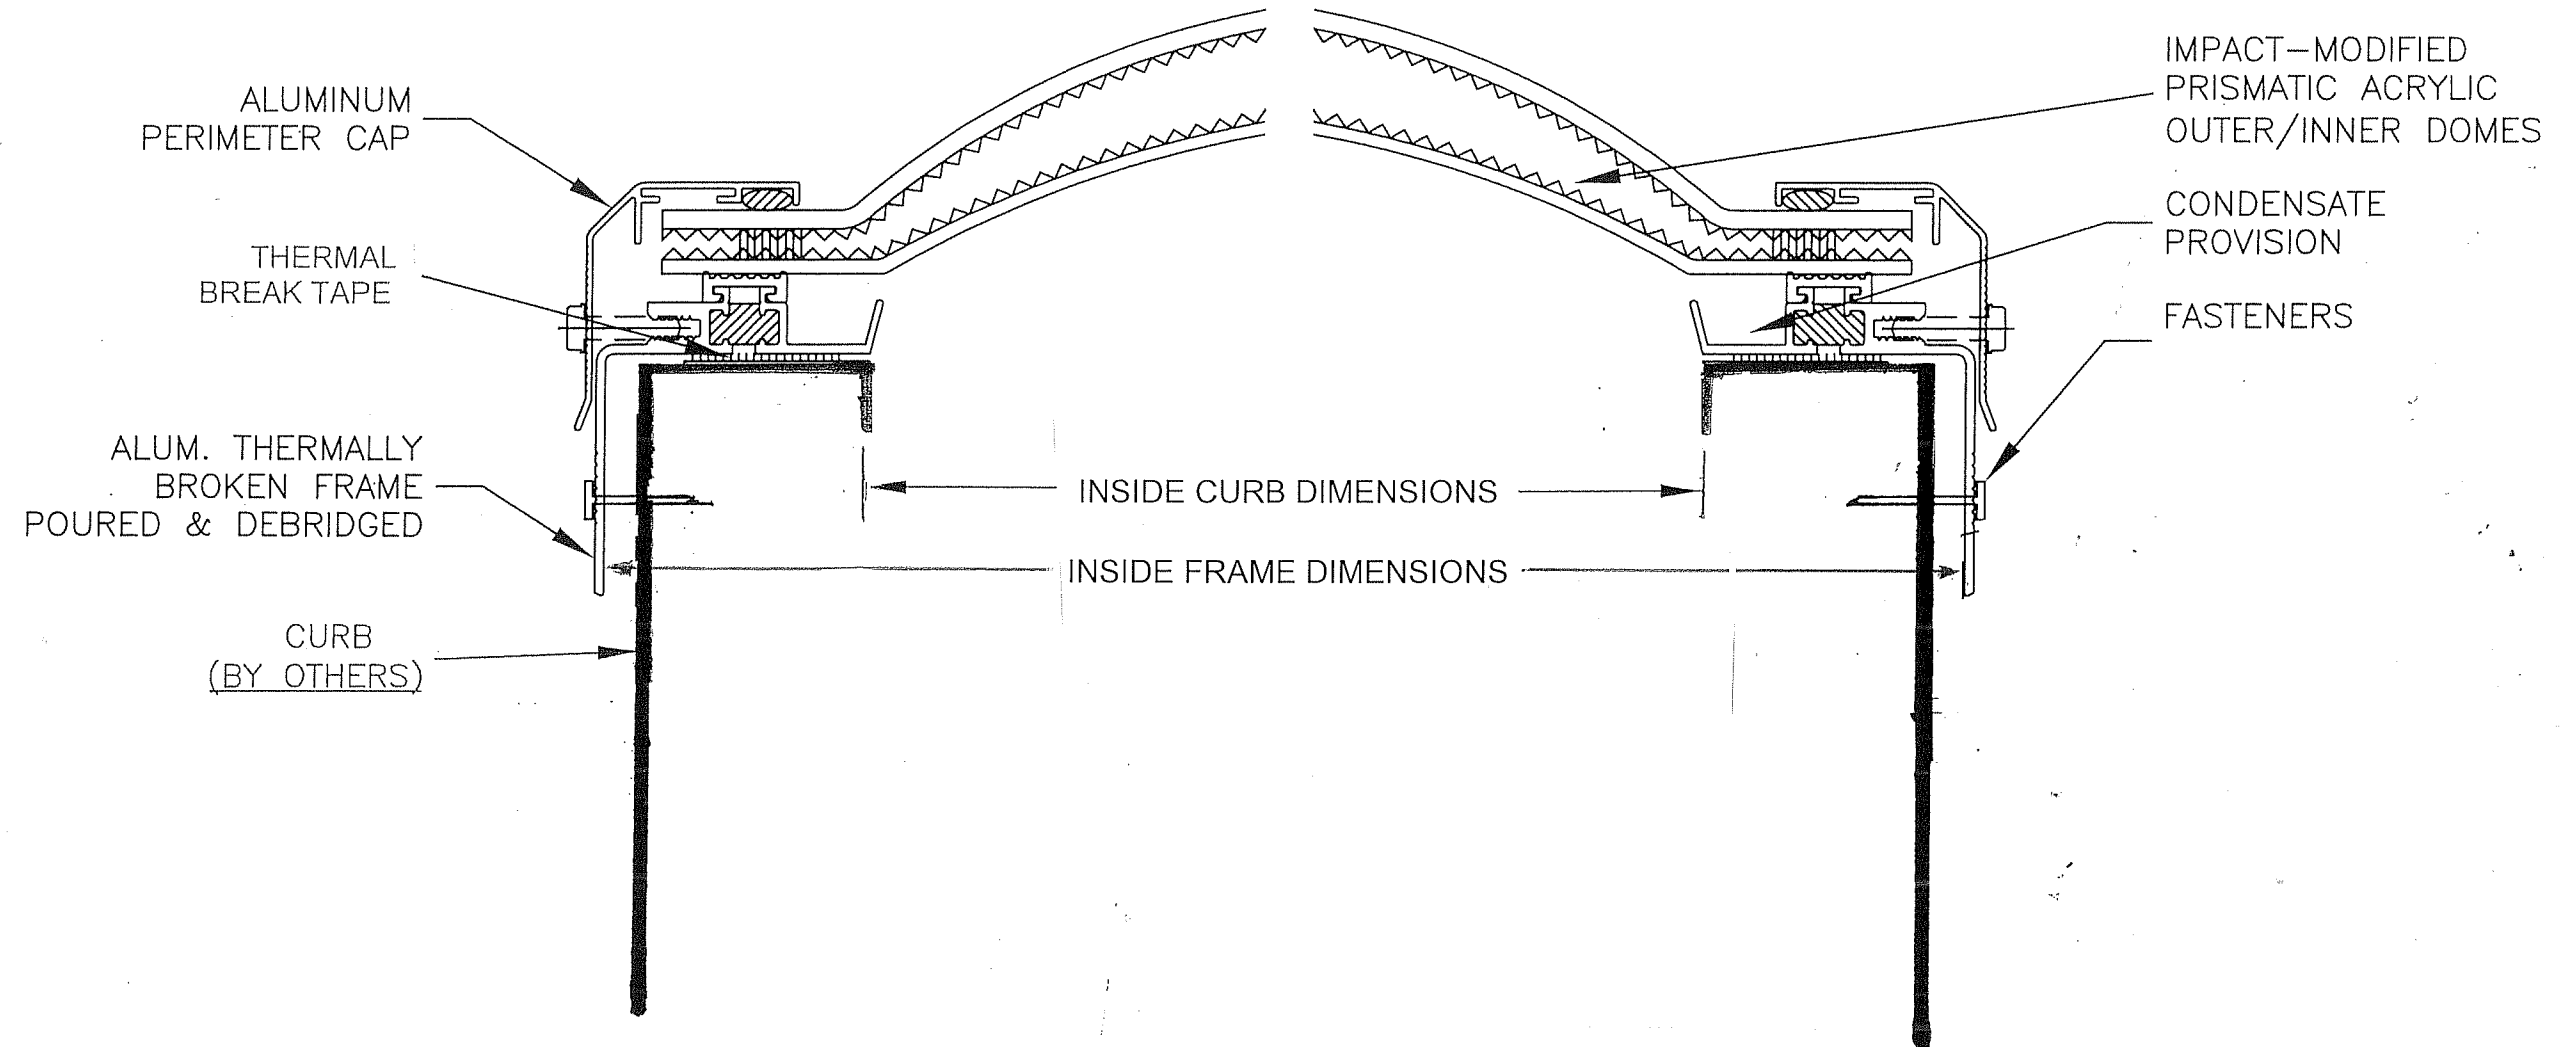

PRISMATIC TRI-ARCH CURB MOUNT SKYLIGHT

	<p>Baylight™ Prismatic Skylights</p> <p>Bay Insulation Systems 2929 Walker Drive Green Bay, WI 54311 800/442-8464</p>
There is Nothing Greener Than Off™	

CUSTOMER :